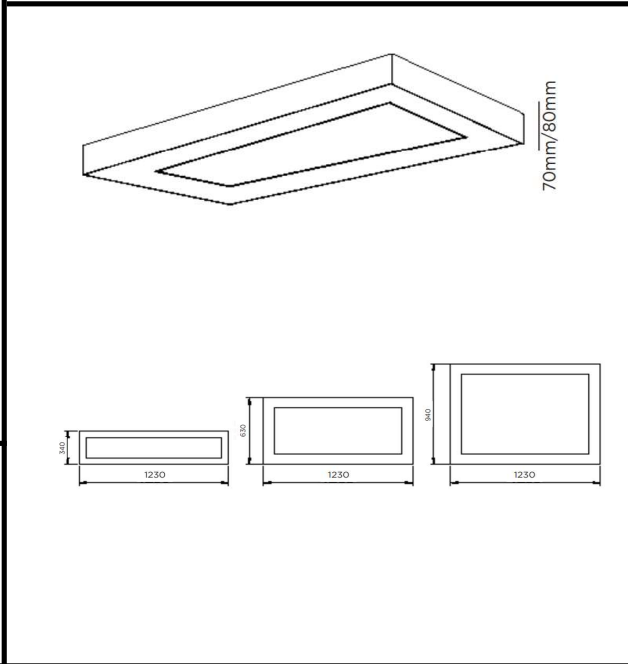

Dimension diagram

Remarks:-

Address: Plot #7 Saroorpur-Nangla Industrial Area,Ballabgarh-Sohna Road,Faridabad-121005
Email: info@sovitron.com